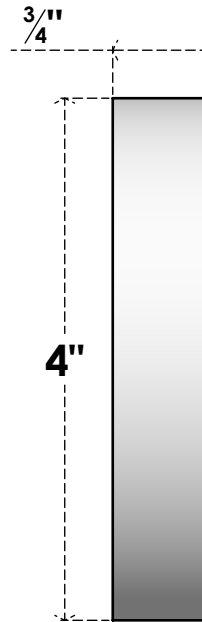

# ROSP040X040X075GRY09

4"W X 4"H X 3/4"P STANDARD GRAYSON FLOWER ROSETTE WITH SQUARE EDGE, ARCHITECTURAL GRADE PVC

**FRONT**

**SIDE**

EKENA MILLWORK  
2300 WEST MAIN ST.  
CLARKSVILLE, TX 75426  
TOLL FREE: 866-607-0453  
WWW.EKENAMILLWORK.COM

#### NOTES

1. INSTALLATION TO BE COMPLETED IN ACCORDANCE WITH MANUFACTURER'S SPECIFICATIONS.
2. DRAWING MAY NOT BE TO SCALE
3. THIS DRAWING IS INTENDED FOR DESIGN AND PLANNING PURPOSES ONLY.
4. ALL INFORMATION CONTAINED HEREIN WAS CURRENT AT THE TIME OF DEVELOPMENT BUT MUST BE REVIEWED AND APPROVED BY THE PRODUCT MANUFACTURER TO BE CONSIDERED ACCURATE.
5. ARCHITECTURAL GRADE PVC PRODUCTS ARE MADE FROM EXPANDED CELLULAR PVC AND COME NATURALLY WHITE BUT MAY BE PAINTED