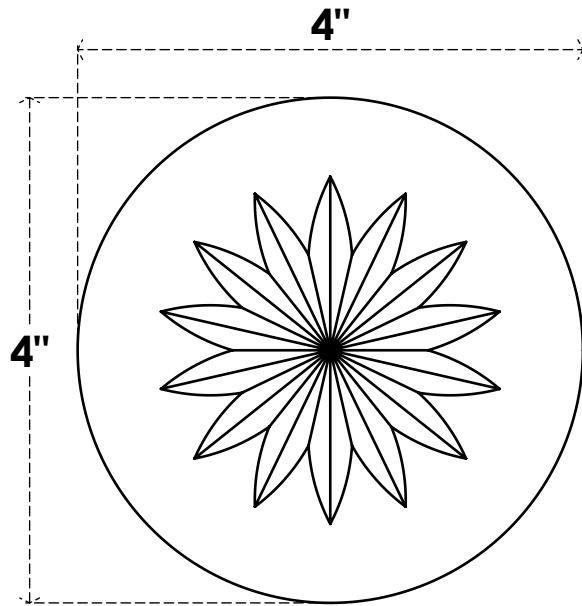

# ROSP040X040X075GRY09

4"W X 4"H X 3/4"P STANDARD GRAYSON FLOWER ROSETTE WITH SQUARE EDGE, ARCHITECTURAL GRADE PVC

**FRONT**

**SIDE**

EKENA MILLWORK  
2300 WEST MAIN ST.  
CLARKSVILLE, TX 75426  
TOLL FREE: 866-607-0453  
WWW.EKENAMILLWORK.COM